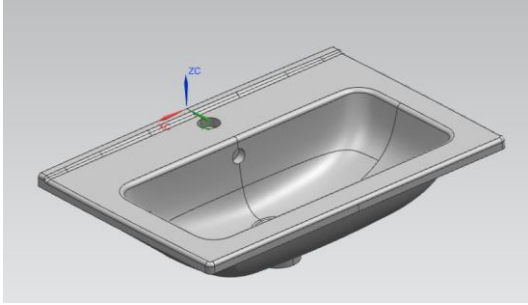

VitrA MIA | Set

Possible contents;

- Faucets

- Leg sets

- Customer special box

- Different handles

VitrA MIA | Accessories

60cm – 2 Drawer

60cm – 2 Door

40cm – Compact

80cm – 2 Drawer

LED Applique

LED Technical Details	Driver IP	LED IP	Kelvin	Watt	Energy Label	Lumen
	IP44	IP44	6500	2,5 W	A	170 Lm

Syphon protector

Hettich soft-close rail

Chrome plated handles