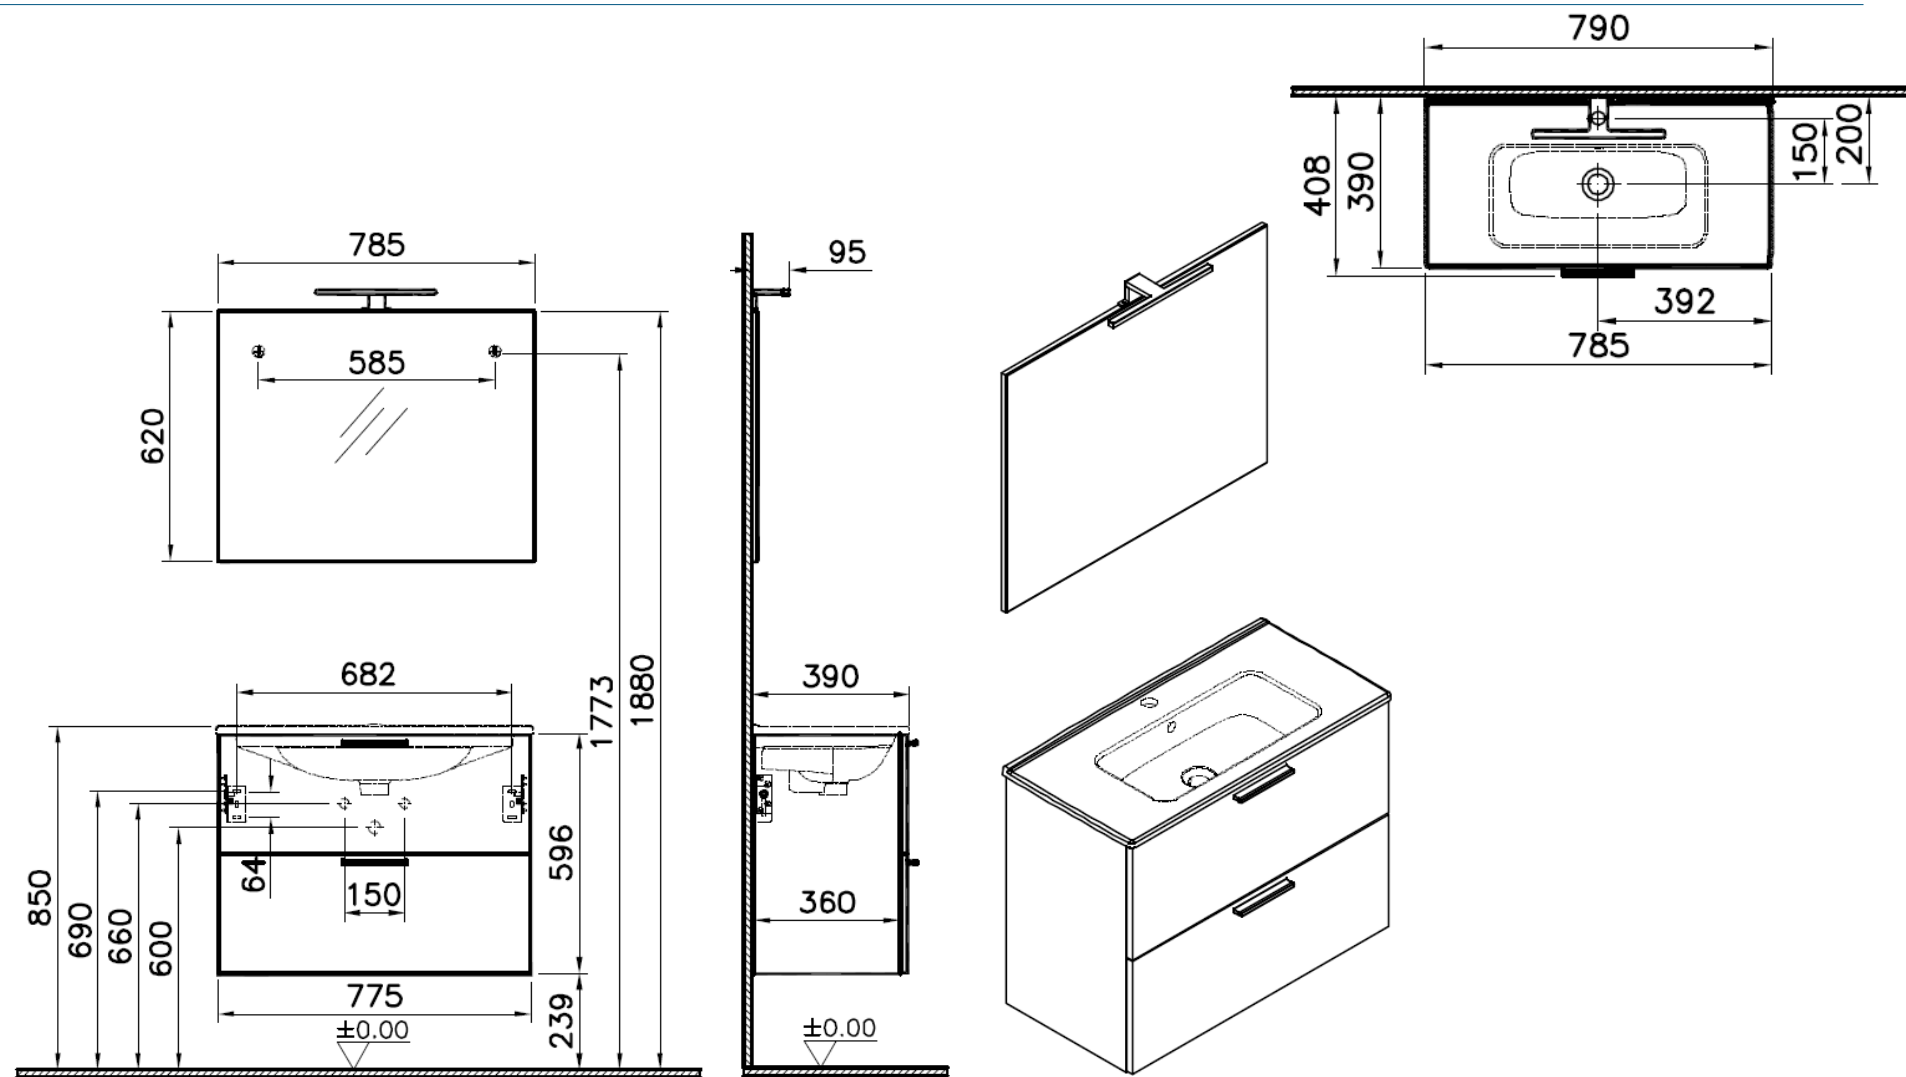

80cm – 2 Drawer
75024

New BF Product – MIA | Launch Dates & Packing Solutions

Product	Package
Set, 40 cm, with door, (Washbasin Unit, Flat Mirror), White; Anthracite; Cordoba	All in One / Pre-Installed
Set, 60 cm, with drawer, (Washbasin Unit, Flat Mirror), White; Anthracite; Cordoba	All in One / Pre-Installed
Flatpack Set, 60 cm, with door, (Washbasin Unit, Flat Mirror), White; Anthracite; Cordoba	All in One / FlatPack
Set, 80 cm, with drawer, (Washbasin Unit, Flat Mirror), White; Anthracite; Cordoba	All in One / Pre-Installed

60cm – 2 Door

40cm – Compact

80cm – 2 Drawer

LED Applique

LED Technical Details	Driver IP	LED IP	Kelvin	Watt	Energy Label	Lumen
	IP44	IP44	6500	2,5 W	A	170 Lm

Syphon protector

Hettich soft-close rail

Chrome plated handles

VitrA MIA | Technical Drawing

60cm - 2 Drawer
75021

VitrA MIA | Technical Drawing

60cm – 2 Door
75023

VitrA MIA | Technical Drawing

40cm – Compact
75022

VitrA MIA | Technical Drawing

80cm – 2 Drawer
75024

Layout 1: 10 pcs of standard pallets fit in a 20ft container

Layout 2: 10 pcs of standard pallets fit in a 20ft container

40 ft Container Loading Plan for Standard Pallets

40ft Container width and length:
2350mmx12032mm
 Standard pallet width and length :
1000mmx1200mm