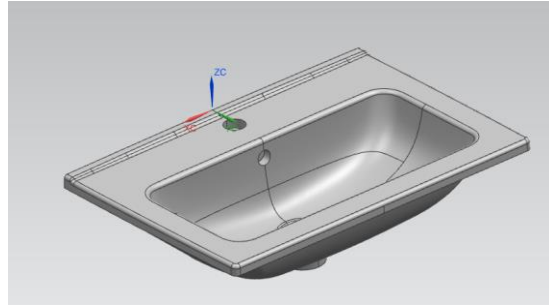

VitrA MIA | Set

Possible contents;

- Faucets

- Leg sets

- Customer special box

- Different handles

VitrA MIA | Accessories

60cm – 2 Drawer

60cm – 2 Door

40cm – Compact

80cm – 2 Drawer

LED Applique

LED Technical Details	Driver IP	LED IP	Kelvin	Watt	Energy Label	Lumen
	IP44	IP44	6500	2,5 W	A	170 Lm

Syphon protector

Hettich soft-close rail

Chrome plated handles