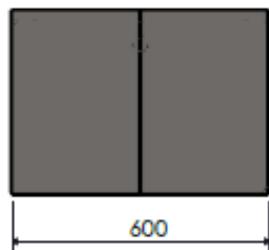

VitrA MIA | Packaging & Palletizing

Pallet

8 packs in a pallet. Pallet size 1000mm x 1200mm

Size	1000x1200
40cm	18 units/plt
60cm	8 units/plt
80cm	4 units/plt

MOQ for each shipping : 160 units; 20 pallets of 60cm / 9 pallets of 40cm / 40 pallets of 80cm