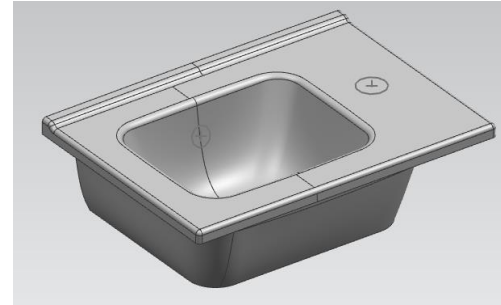

80cm – 2 Drawer
75024

New BF Product – MIA | Launch Dates & Packing Solutions

Product	Package
Set, 40 cm, with door, (Washbasin Unit, Flat Mirror), White; Anthracite; Cordoba	All in One / Pre-Installed
Set, 60 cm, with drawer, (Washbasin Unit, Flat Mirror), White; Anthracite; Cordoba	All in One / Pre-Installed
Flatpack Set, 60 cm, with door, (Washbasin Unit, Flat Mirror), White; Anthracite; Cordoba	All in One / FlatPack
Set, 80 cm, with drawer, (Washbasin Unit, Flat Mirror), White; Anthracite; Cordoba	All in One / Pre-Installed

VitrA MIA | Set

Possible contents;

- Faucets

- Leg sets

- Customer special box

- Different handles

VitrA MIA | Accessories

60cm – 2 Drawer

60cm – 2 Door

40cm – Compact

80cm – 2 Drawer

LED Applique

LED Technical Details	Driver IP	LED IP	Kelvin	Watt	Energy Label	Lumen
	IP44	IP44	6500	2,5 W	A	170 Lm

Syphon protector

Hettich soft-close rail

Chrome plated handles