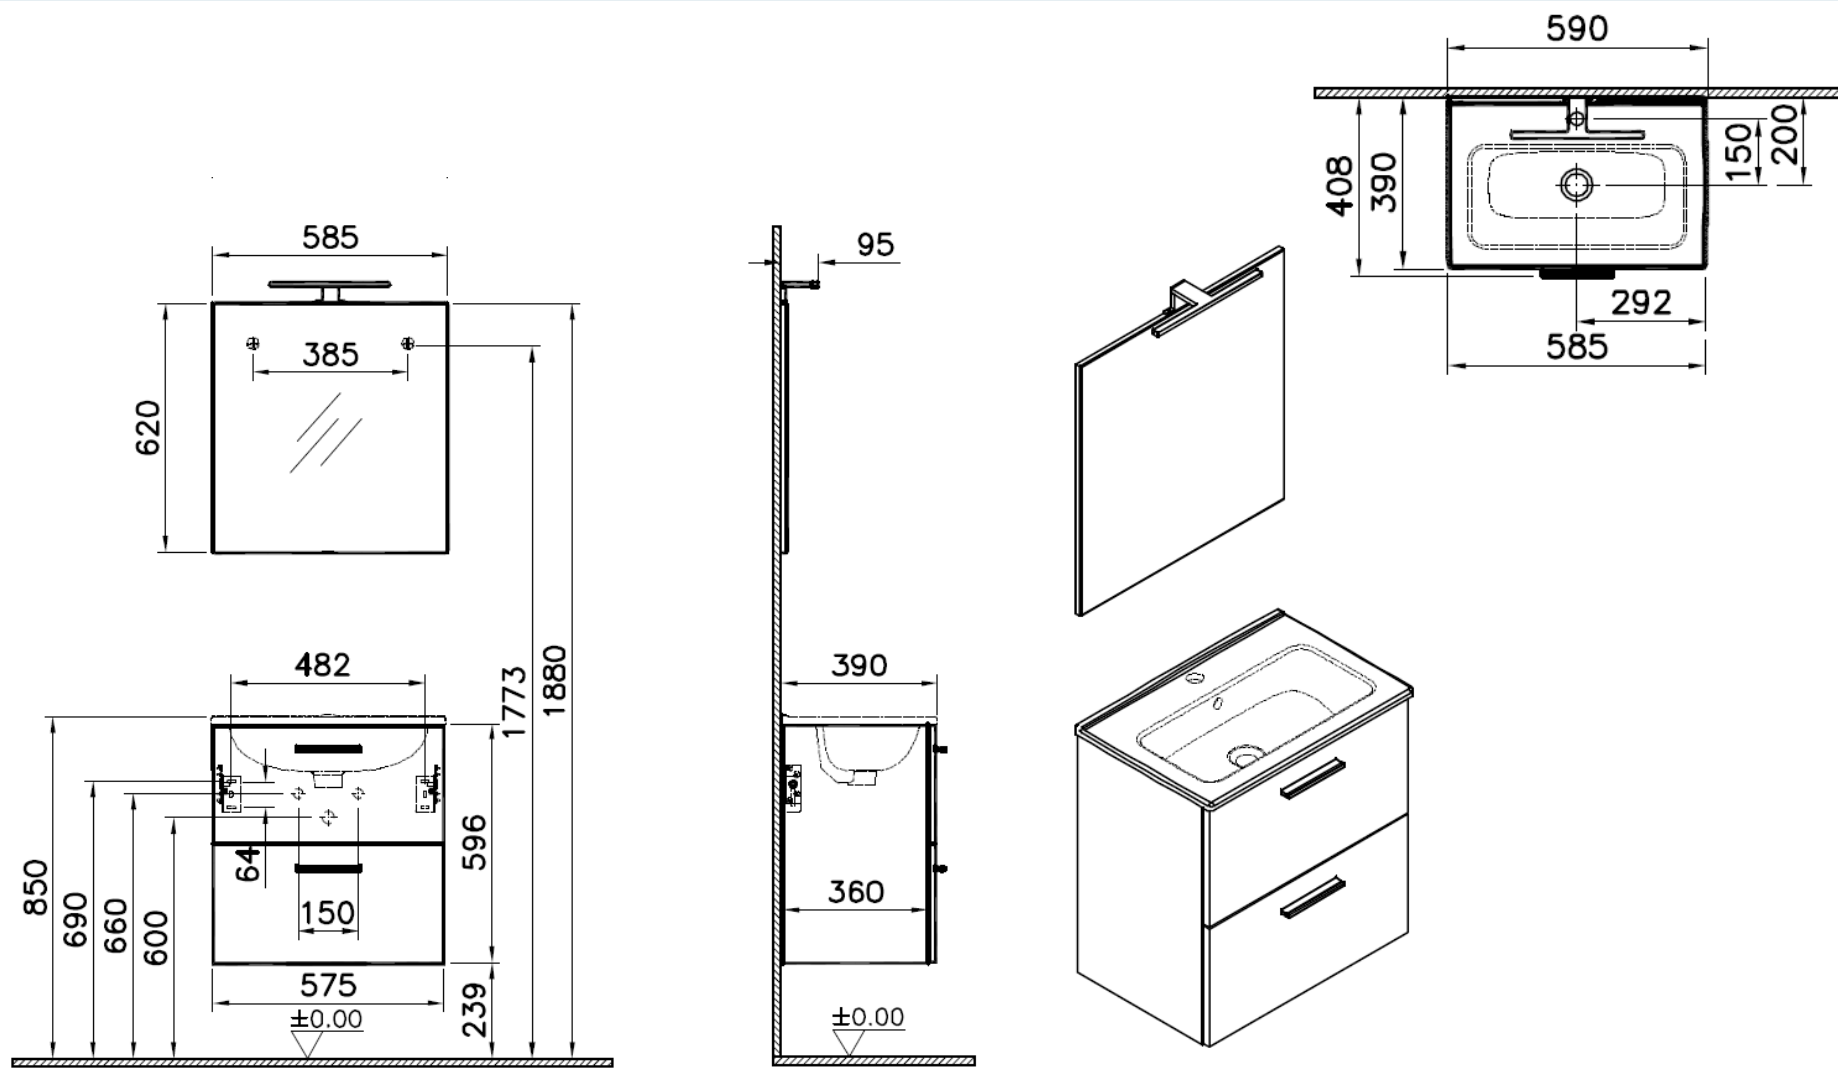

VitrA MIA | Technical Drawing