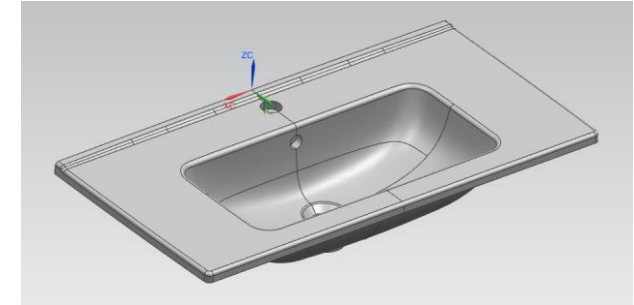

Code	Serie	Brand	Description	Color
75064	Mia	VitrA	Mia Set, 40 cm, with door, (Washbasin Unit, Flat Mirror), Cordoba	Cordoba
75065	Mia	VitrA	Mia Set, 40 cm, with door, (Washbasin Unit, Flat Mirror), Anthracite	Anthracite
75100	Mia	VitrA	Mia Set, 80 cm, with drawer, (Washbasin Unit, Flat Mirror), Anthracite	Antrasit
75101	Mia	VitrA	Mia Set, 80 cm, with drawer, (Washbasin Unit, Flat Mirror), Cordoba	Cordoba
75102	Mia	VitrA	Mia Set, 60 cm, with drawer, (Washbasin Unit, Flat Mirror), Anthracite	Antrasit
75103	Mia	VitrA	Mia Set, 60 cm, with drawer, (Washbasin Unit, Flat Mirror), Cordoba	Cordoba
75104	Mia	PL	Mia Set, 40 cm, with door, (Washbasin Unit, Flat Mirror), Cordoba	Cordoba
75105	Mia	PL	Mia Set, 40 cm, with door, (Washbasin Unit, Flat Mirror), Anthracite	Antrasit
75106	Mia	PL	Mia Set, 80 cm, with drawer, (Washbasin Unit, Flat Mirror), Anthracite	Antrasit
75107	Mia	PL	Mia Set, 80 cm, with drawer, (Washbasin Unit, Flat Mirror), Cordoba	Cordoba
75108	Mia	PL	Mia Set, 60 cm, with drawer, (Washbasin Unit, Flat Mirror), Anthracite	Antrasit
75109	Mia	PL	Mia Set, 60 cm, with drawer, (Washbasin Unit, Flat Mirror), Cordoba	Cordoba

VitrA MIA | Set

Possible contents;

- Faucets

- Leg sets

- Customer special box

- Different handles

VitrA MIA | Accessories

60cm – 2 Drawer

60cm – 2 Door

40cm – Compact

80cm – 2 Drawer

LED Applique

LED Technical Details	Driver IP	LED IP	Kelvin	Watt	Energy Label	Lumen
	IP44	IP44	6500	2,5 W	A	170 Lm

Syphon protector

Hettich soft-close rail

Chrome plated handles