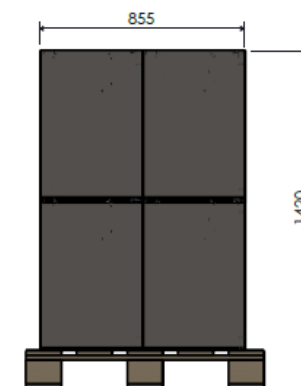

VitrA MIA | Packaging & Palletizing

Pack Size

Pallet

8 packs in a pallet. Pallet size 1000mm x 1200mm

Size	1000x1200
40cm	18 units/plt
60cm	8 units/plt
80cm	4 units/plt

MOQ for each shipping : 160 units; 20 pallets of 60cm / 9 pallets of 40cm / 40 pallets of 80cm