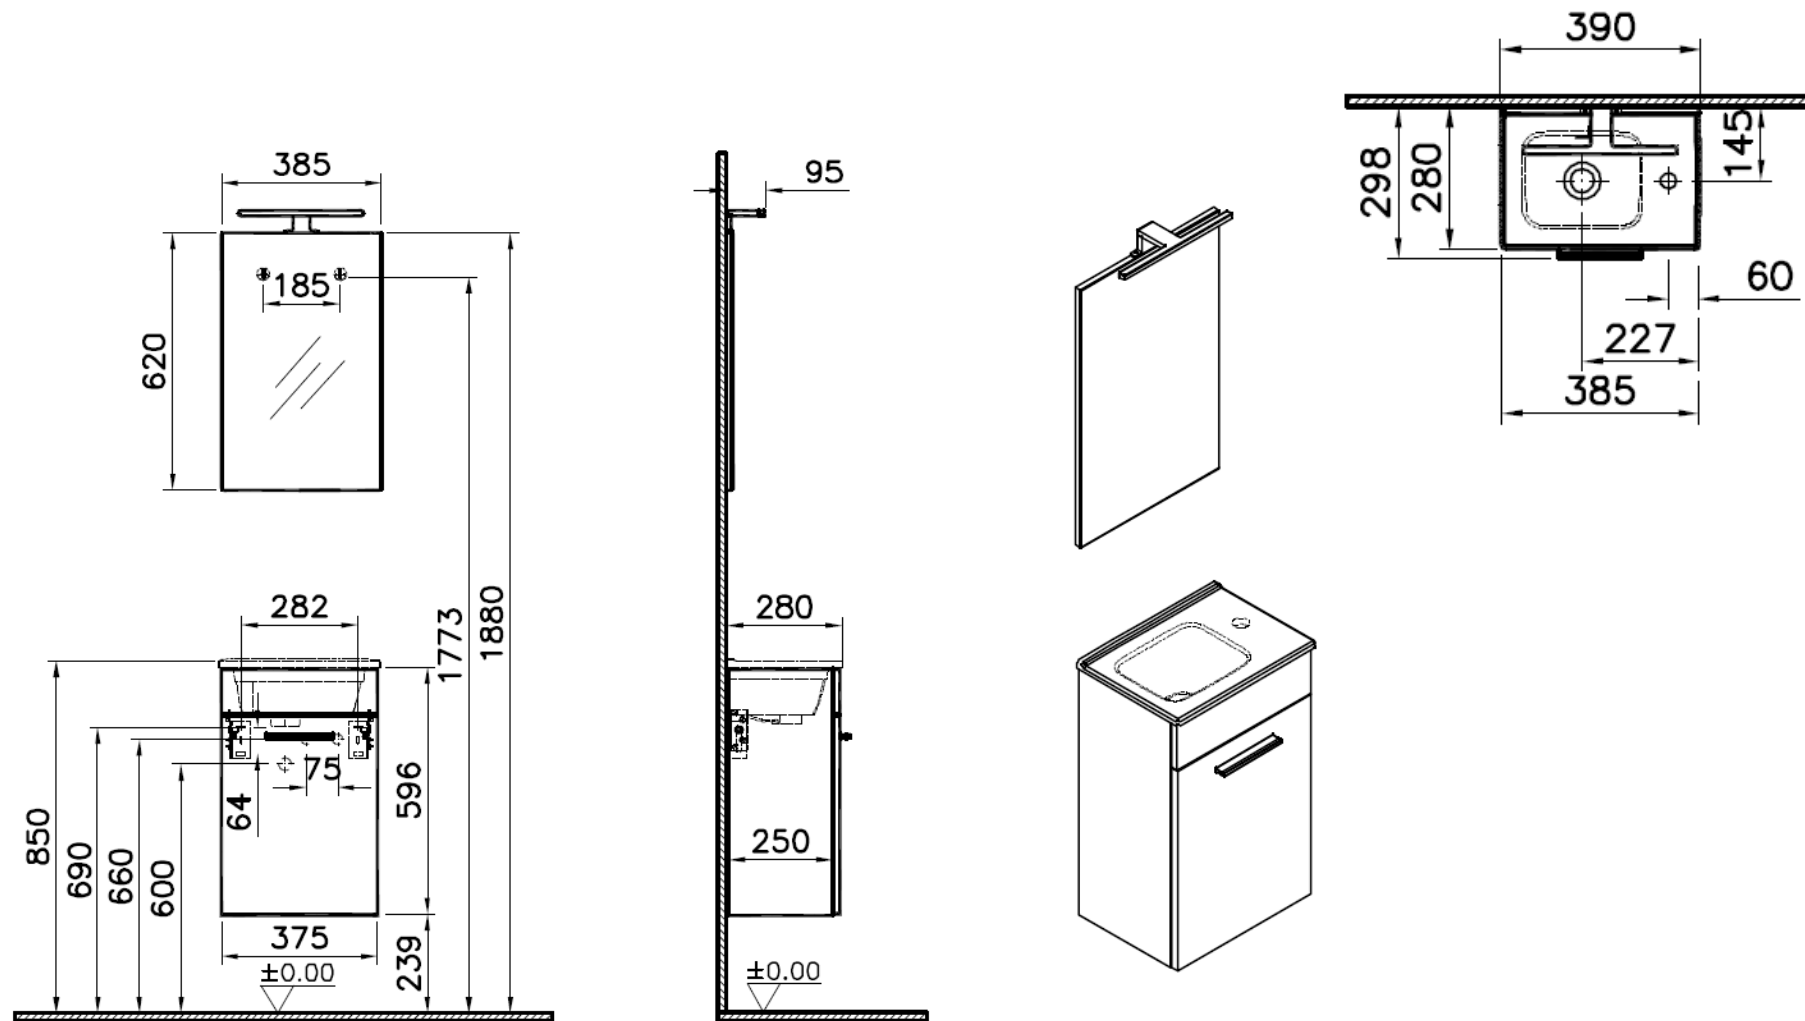

VitrA MIA | Technical Drawing

60cm - 2 Drawer
75021

VitrA MIA | Technical Drawing

60cm – 2 Door
75023

VitrA MIA | Technical Drawing

40cm – Compact
75022

VitrA MIA | Technical Drawing

80cm – 2 Drawer
75024