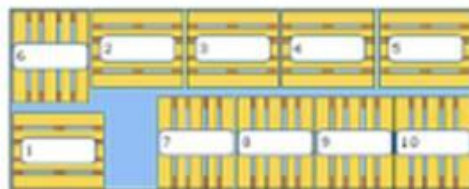

Layout 2: 10 pcs of standard pallets fit in a 20ft container

40 ft Container Loading Plan for Standard Pallets

40ft Container width and length:
2350mmx12032mm
Standard pallet width and length :
1000mmx1200mm