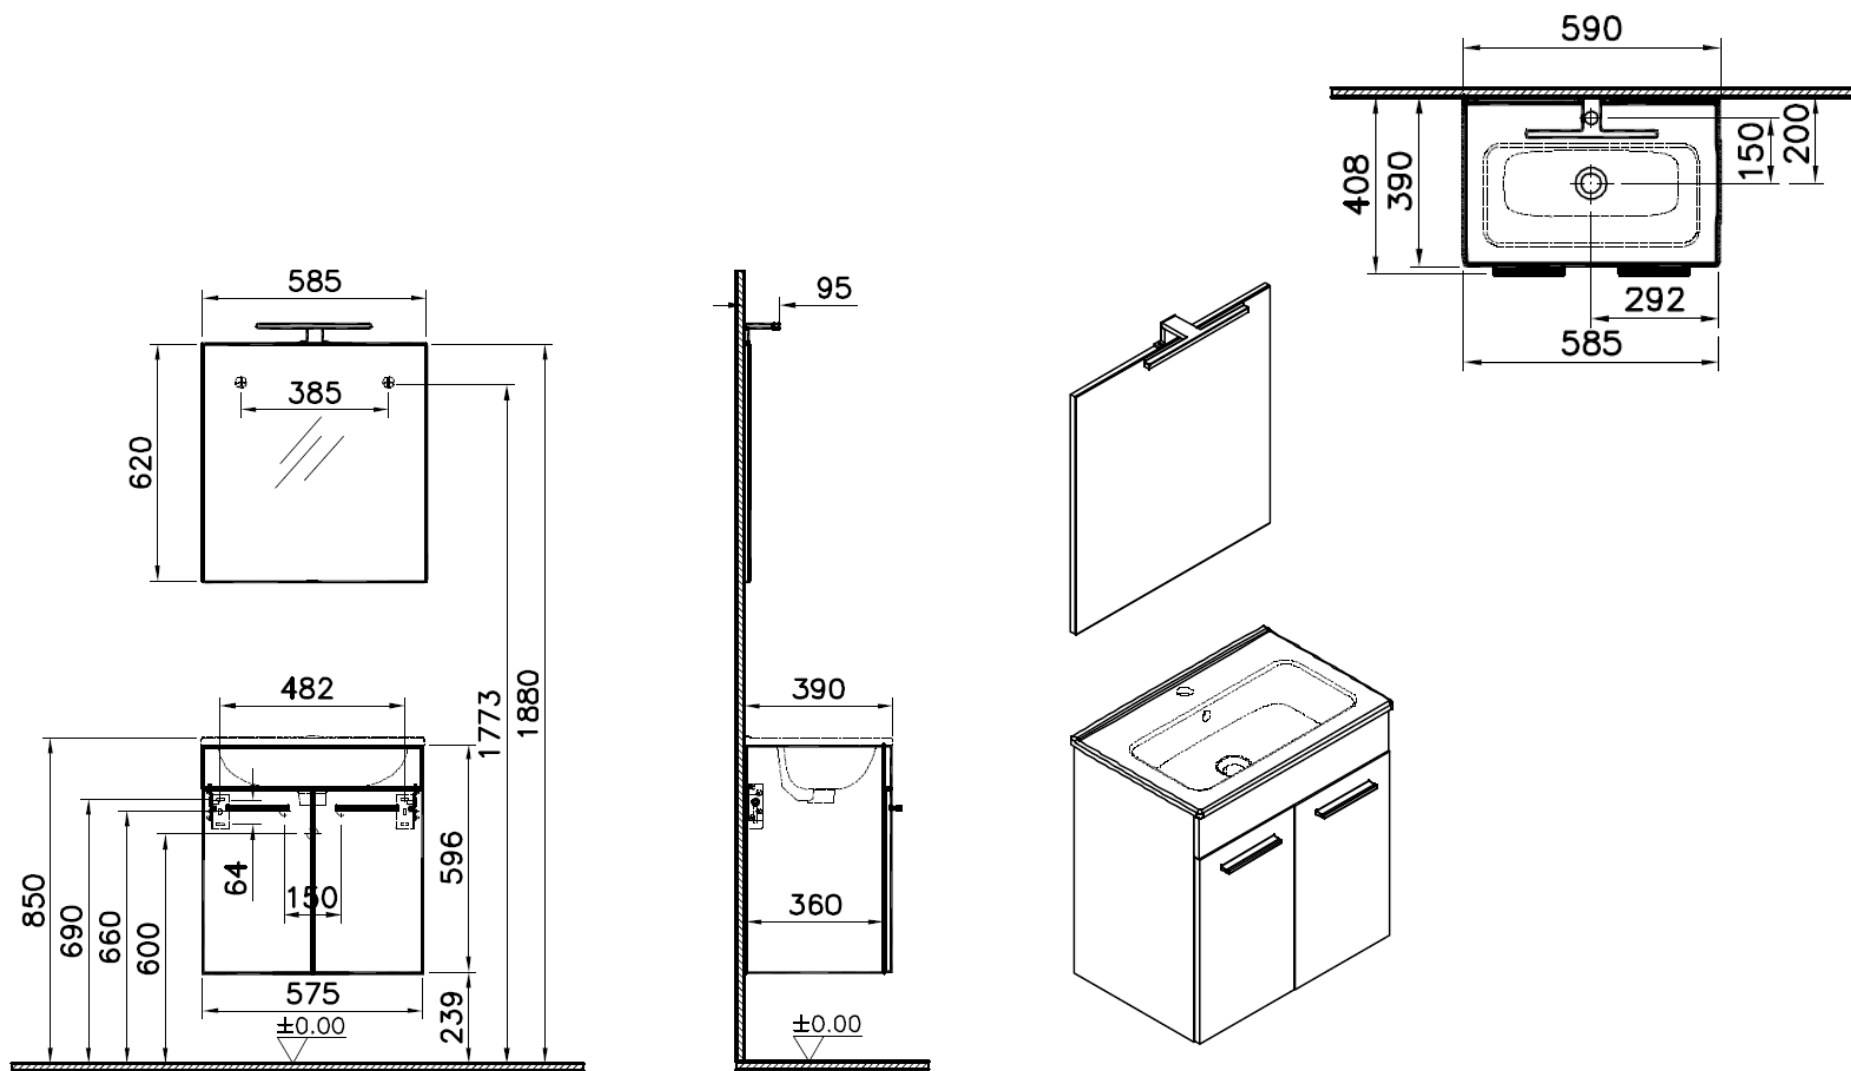

VitrA MIA | Technical Drawing

60cm - 2 Drawer
75021

VitrA MIA | Technical Drawing

60cm – 2 Door
75023

VitrA MIA | Technical Drawing

40cm – Compact
75022

VitrA MIA | Technical Drawing

80cm – 2 Drawer
75024