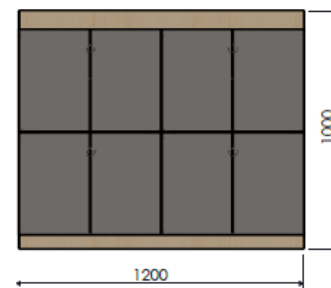

VitrA MIA | Packaging & Palletizing

Pack Size

Pallet

8 packs in a pallet. Pallet size 1000mm x 1200mm

Size	1000x1200
40cm	18 units/plt
60cm	8 units/plt
80cm	4 units/plt

MOQ for each shipping : 160 units; 20 pallets of 60cm / 9 pallets of 40cm / 40 pallets of 80cm