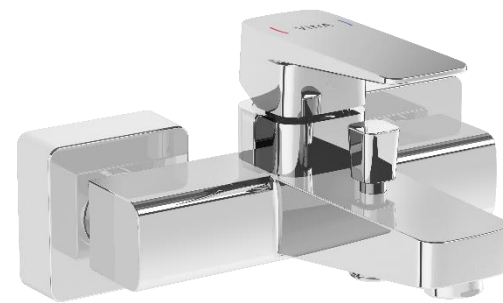

Square Built-In Basin Mixer

Square Bidet Mixer

Square Bath Mixer

Square Bath Mixer(BluEco)

Square Shower Mixer

Square Bathtub Mixer (4 hole deck mounted)

Square Bath Mixer (from floor)

A42738
A4273823 (Gold)
A4273826 (Copper)
A4273834 (Brushed Nickel)

A42736
A4273623 (Gold)
A4273626 (Copper)
A4273634 (Brushed Nickel)

A42737
A4273723 (Gold)
A4273726 (Copper)
A4273734 (Brushed Nickel)

A42737ENG
A4273723ENG (Gold)
A4273726ENG (Copper)
A4273734ENG (Br. Nickel)

A42761
A4276123 (Gold)
A4276126 (Copper)
A4276134 (Brushed Nickel)

A42757
A4275723 (Gold)
A4275726 (Copper)
A4275734 (Brushed Nickel)

A42719
A4271923 (Gold)
A4271926 (Copper)
A4271934 (Brushed Nickel)