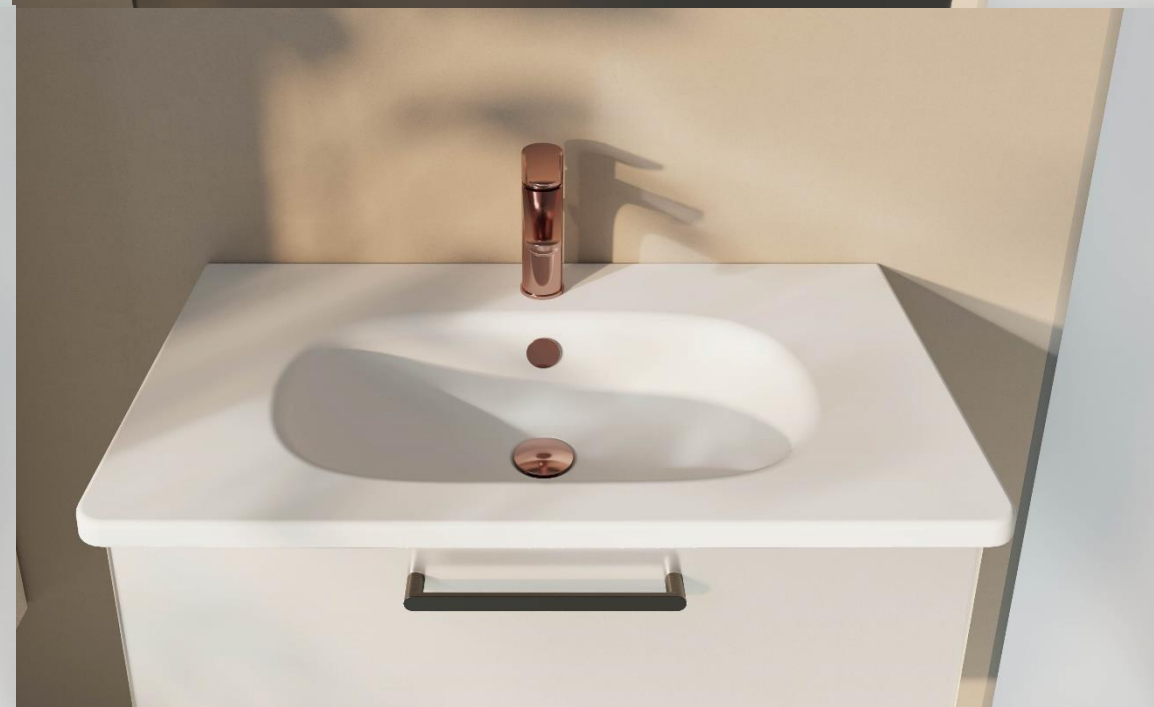

VitrA

VitrA Root Round & Root Square
Perfect Combination of Choice and Quality

VitrA

Perfect Combination of Choice and Quality

VitrA faucets and panels provide practicality, efficiency and durability in your bathroom through advanced technologies and engineering solutions. VitrA also offers a wide range of design options that match your style, usage habits and pleasure. High-standard VitrA products make life better with award winning designs and functionally superior features.

Round Basin Mixer

Round Basin Mixer(pop-up)

Round Basin Mixer(large)

Round Basin Mixer
(large & pop-up)

Round Basin Mixer
(for bowl)

Round Basin Mixer
(for bowl & pop-up)

Round Basin Mixer
(swivel spout)

Round Built-in Basin Mixer

Round Bidet Mixer(pop-up)

Round Bath Mixer

Round Shower Mixer

Round Bathtub Mixer
(4 hole deck mounted)

Round Built-In Thermostatic
Bath Mixer

Round Built-In Thermostatic
Shower Mixer

Round Built-In Diverter