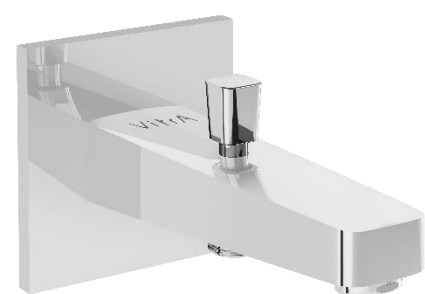

Square Spout (with hand Shower outlet)