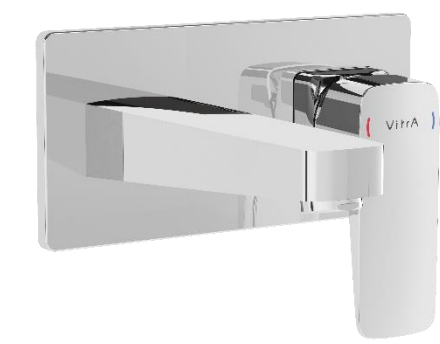

Square Built-In Basin Mixer

Square Bath Mixer

A42738
A4273823 (Gold)
A4273826 (Copper)
A4273834 (Brushed Nickel)

A42736
A4273623 (Gold)
A4273626 (Copper)
A4273634 (Brushed Nickel)

A42737
A4273723 (Gold)
A4273726 (Copper)
A4273734 (Brushed Nickel)

A42737ENG
A4273723ENG (Gold)
A4273726ENG (Copper)
A4273734ENG (Br. Nickel)

A42761
A4276123 (Gold)
A4276126 (Copper)
A4276134 (Brushed Nickel)

A42757
A4275723 (Gold)
A4275726 (Copper)
A4275734 (Brushed Nickel)

A42719
A4271923 (Gold)
A4271926 (Copper)
A4271934 (Brushed Nickel)