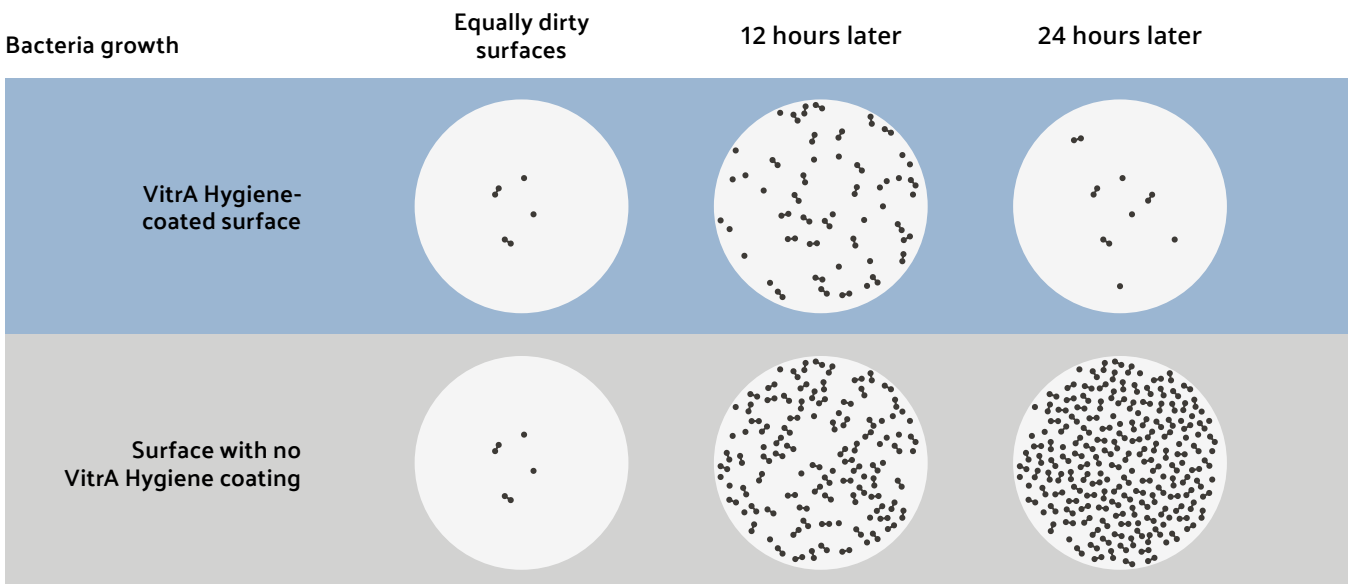

Fewer chemicals and better hygiene with VitrA Hygiene