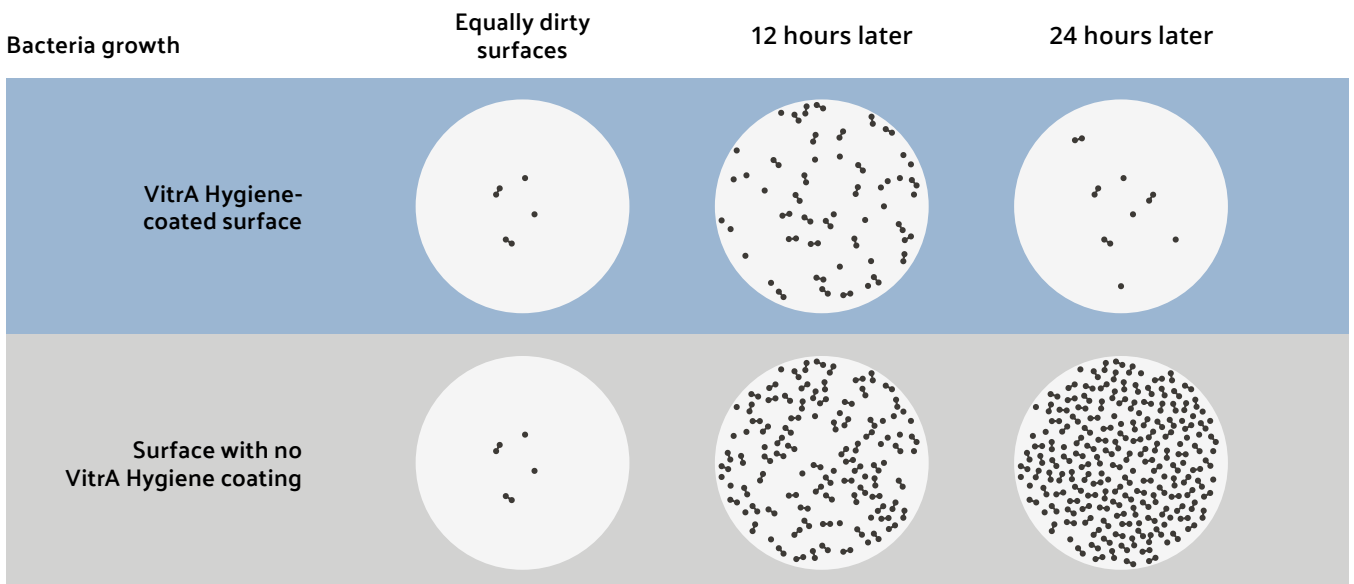

Fewer chemicals and better hygiene with VitrA Hygiene