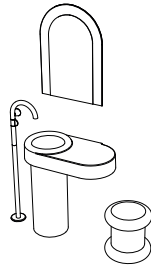

• — Suggested combinations