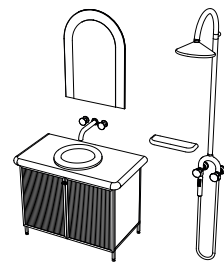

• — Suggested combinations