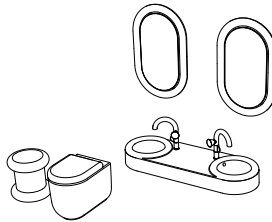

• — Suggested combinations