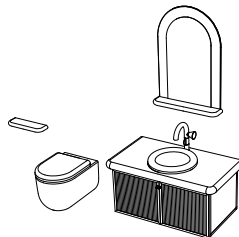

• — Suggested combinations