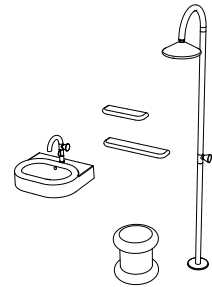

• — Suggested combinations