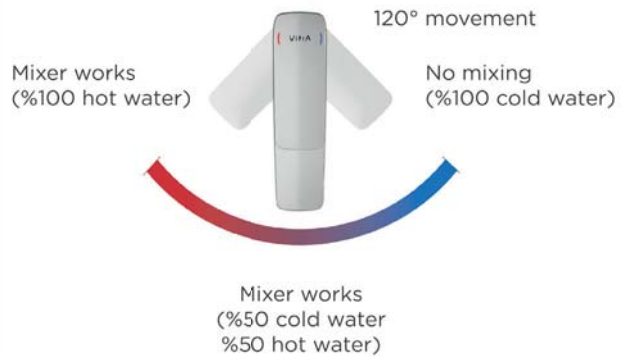

Standard Faucet